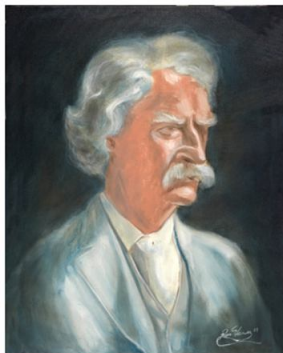

You are invited to an exhibition  
at the Lillian Yahn Gallery, Wing Haven

# Celebration Americana

June 20 - July 26

Featured Artists:

John Bouchillon  
June Bowles  
Virginia Dragschutz  
Teresa Durbala  
Ron Hauser  
Jenny Judge  
Grant Kniffen  
Wyatt Sample  
Charlie Sapp

Open: 1-4 Tuesday, Wednesday, Thursday, Saturday, & Sunday